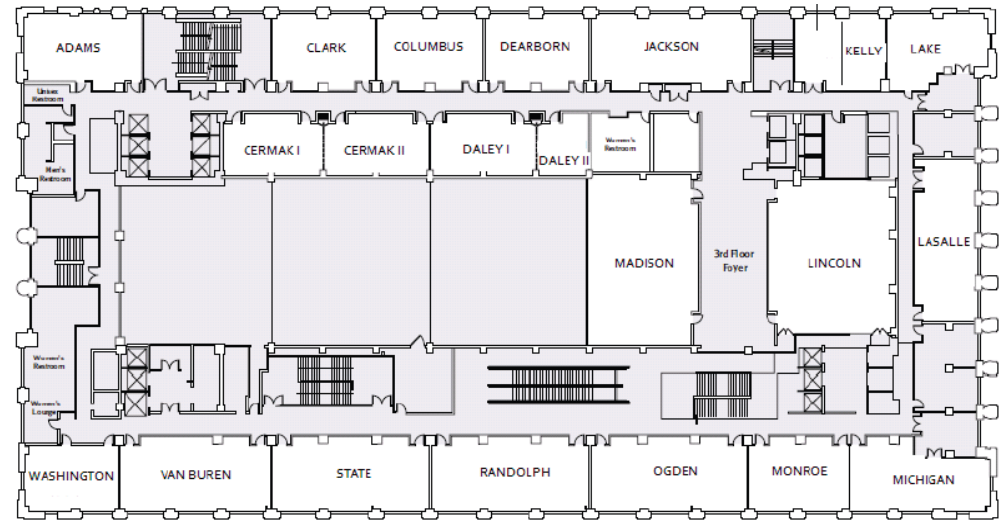

Company	Room Name	Level
Amplify Snack Brands	Suite 403	4 th
Campbell Soup Company	Dearborn	3 rd
The Clorox Company	Madison	3 rd
Colgate-Palmolive Company	Adams	3 rd
Conagra Brands	Lincoln	3 rd
Danone North America	Monroe	3 rd
Dean Foods	Clark	3 rd
General Mills, Inc.	Cermak	3 rd
Georgia-Pacific	Columbus	3 rd
The Hershey Company	Michigan	3 rd
Hormel Foods Corporation	Van Buren	3 rd
The J.M. Smucker Company	LaSalle	3 rd
Kellogg Cereal/Pop-Tarts/Frozen	Lake	3 rd
Kellogg Cookies/Crackers/Snacks	Kelly	3 rd
Kimberly-Clark Corporation	Suite 481	4 th
Kraft Heinz Company	Washington	3 rd
MARS Foods	Daley	3 rd
MARS Wrigley Confectionery	Jackson	3 rd
Mondelēz International	Ogden	3 rd
Nestlé Purina PetCare Company	Biograph	4 th
Nestlé USA	Oriental	4 th
Nestlé Waters North America	Aragon	4 th
Post Consumer Brands	Randolph	3 rd
The Procter & Gamble Company	State	3 rd
Starbucks	Palace	4 th
Unilever	Chicago	4 th

3rd Floor

4th Floor

3rd Floor

4th Floor

Suite 403

Aragon

Biograph

Oriental