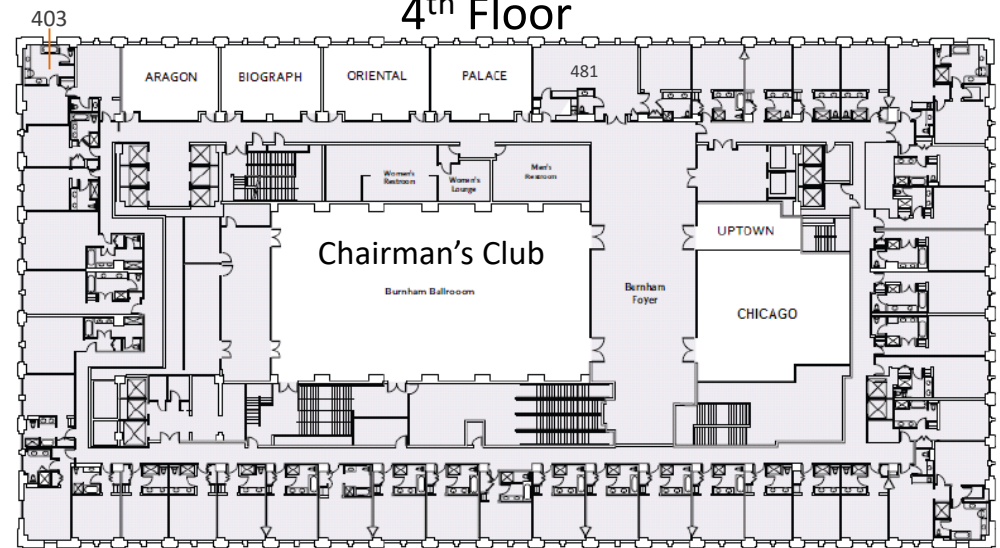

Company	Room Name	Level
Amplify Snack Brands	Suite 403	4 th
Campbell Soup Company	Dearborn	3 rd
The Clorox Company	Madison	3 rd
Colgate-Palmolive Company	Adams	3 rd
Conagra Brands	Lincoln	3 rd
Danone North America	Monroe	3 rd
Dean Foods	Clark	3 rd
General Mills, Inc.	Cermak	3 rd
Georgia-Pacific	Columbus	3 rd
The Hershey Company	Michigan	3 rd
Hormel Foods Corporation	Van Buren	3 rd
The J.M. Smucker Company	LaSalle	3 rd
Kellogg Cereal/Pop-Tarts/Frozen	Lake	3 rd
Kellogg Cookies/Crackers/Snacks	Kelly	3 rd
Kimberly-Clark Corporation	Suite 481	4 th
Kraft Heinz Company	Washington	3 rd
MARS Foods	Daley	3 rd
MARS Wrigley Confectionery	Jackson	3 rd
Mondelēz International	Ogden	3 rd
Nestlé Purina PetCare Company	Biograph	4 th
Nestlé USA	Oriental	4 th
Nestlé Waters North America	Aragon	4 th
Post Consumer Brands	Randolph	3 rd
The Procter & Gamble Company	State	3 rd
Starbucks	Palace	4 th
Unilever	Chicago	4 th

3rd Floor

4th Floor

3rd Floor

4th Floor

Suite 403

Aragon

Biograph

Oriental