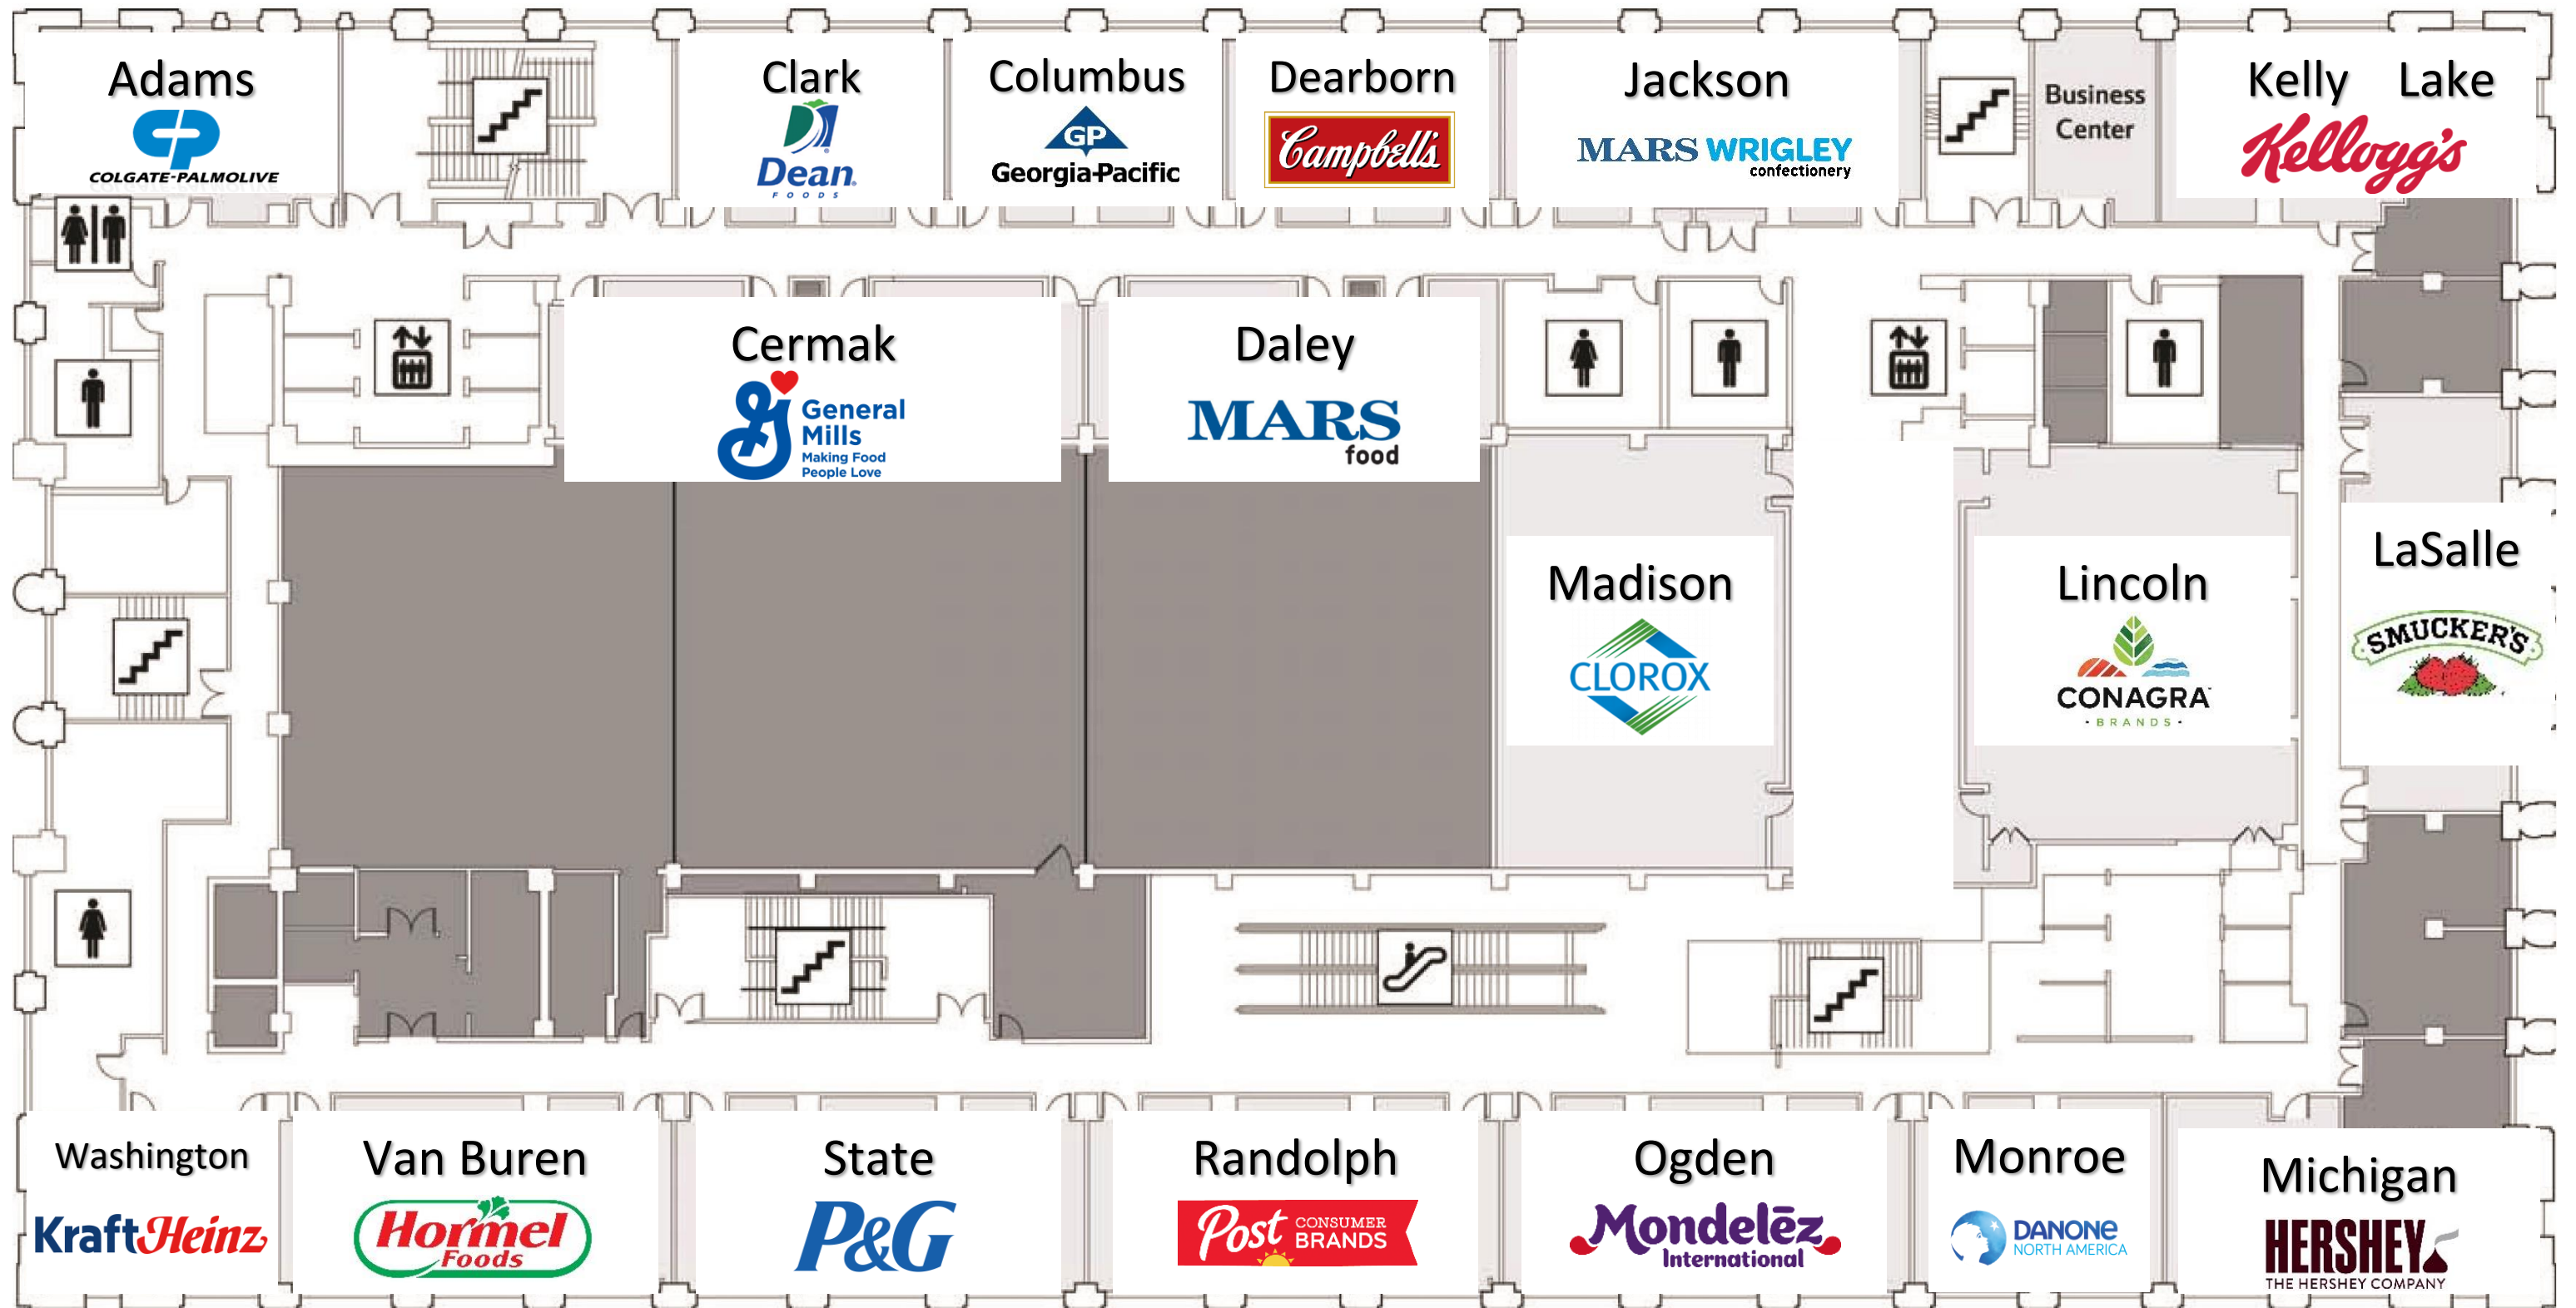

Company	Room Name	Level
Amplify Snack Brands	Suite 403	4 th
Campbell Soup Company	Dearborn	3 rd
The Clorox Company	Madison	3 rd
Colgate-Palmolive Company	Adams	3 rd
Conagra Brands	Lincoln	3 rd
Danone North America	Monroe	3 rd
Dean Foods	Clark	3 rd
General Mills, Inc.	Cermak	3 rd
Georgia-Pacific	Columbus	3 rd
The Hershey Company	Michigan	3 rd
Hormel Foods Corporation	Van Buren	3 rd
The J.M. Smucker Company	LaSalle	3 rd
Kellogg Cereal/Pop-Tarts/Frozen	Lake	3 rd
Kellogg Cookies/Crackers/Snacks	Kelly	3 rd
Kimberly-Clark Corporation	Suite 481	4 th
Kraft Heinz Company	Washington	3 rd
MARS Foods	Daley	3 rd
MARS Wrigley Confectionery	Jackson	3 rd
Mondelēz International	Ogden	3 rd
Nestlé Purina PetCare Company	Biograph	4 th
Nestlé USA	Oriental	4 th
Nestlé Waters North America	Aragon	4 th
Post Consumer Brands	Randolph	3 rd
The Procter & Gamble Company	State	3 rd
Starbucks	Palace	4 th
Unilever	Chicago	4 th

3rd Floor

4th Floor

3rd Floor

4th Floor

Suite 403

Aragon

Biograph

Oriental

Palace

Suite 481

Burnham Ballroom

THE VOICE OF FOOD RETAIL

Feeding Families Enriching Lives

CHAIRMAN'S CLUB

Chicago

Unilever