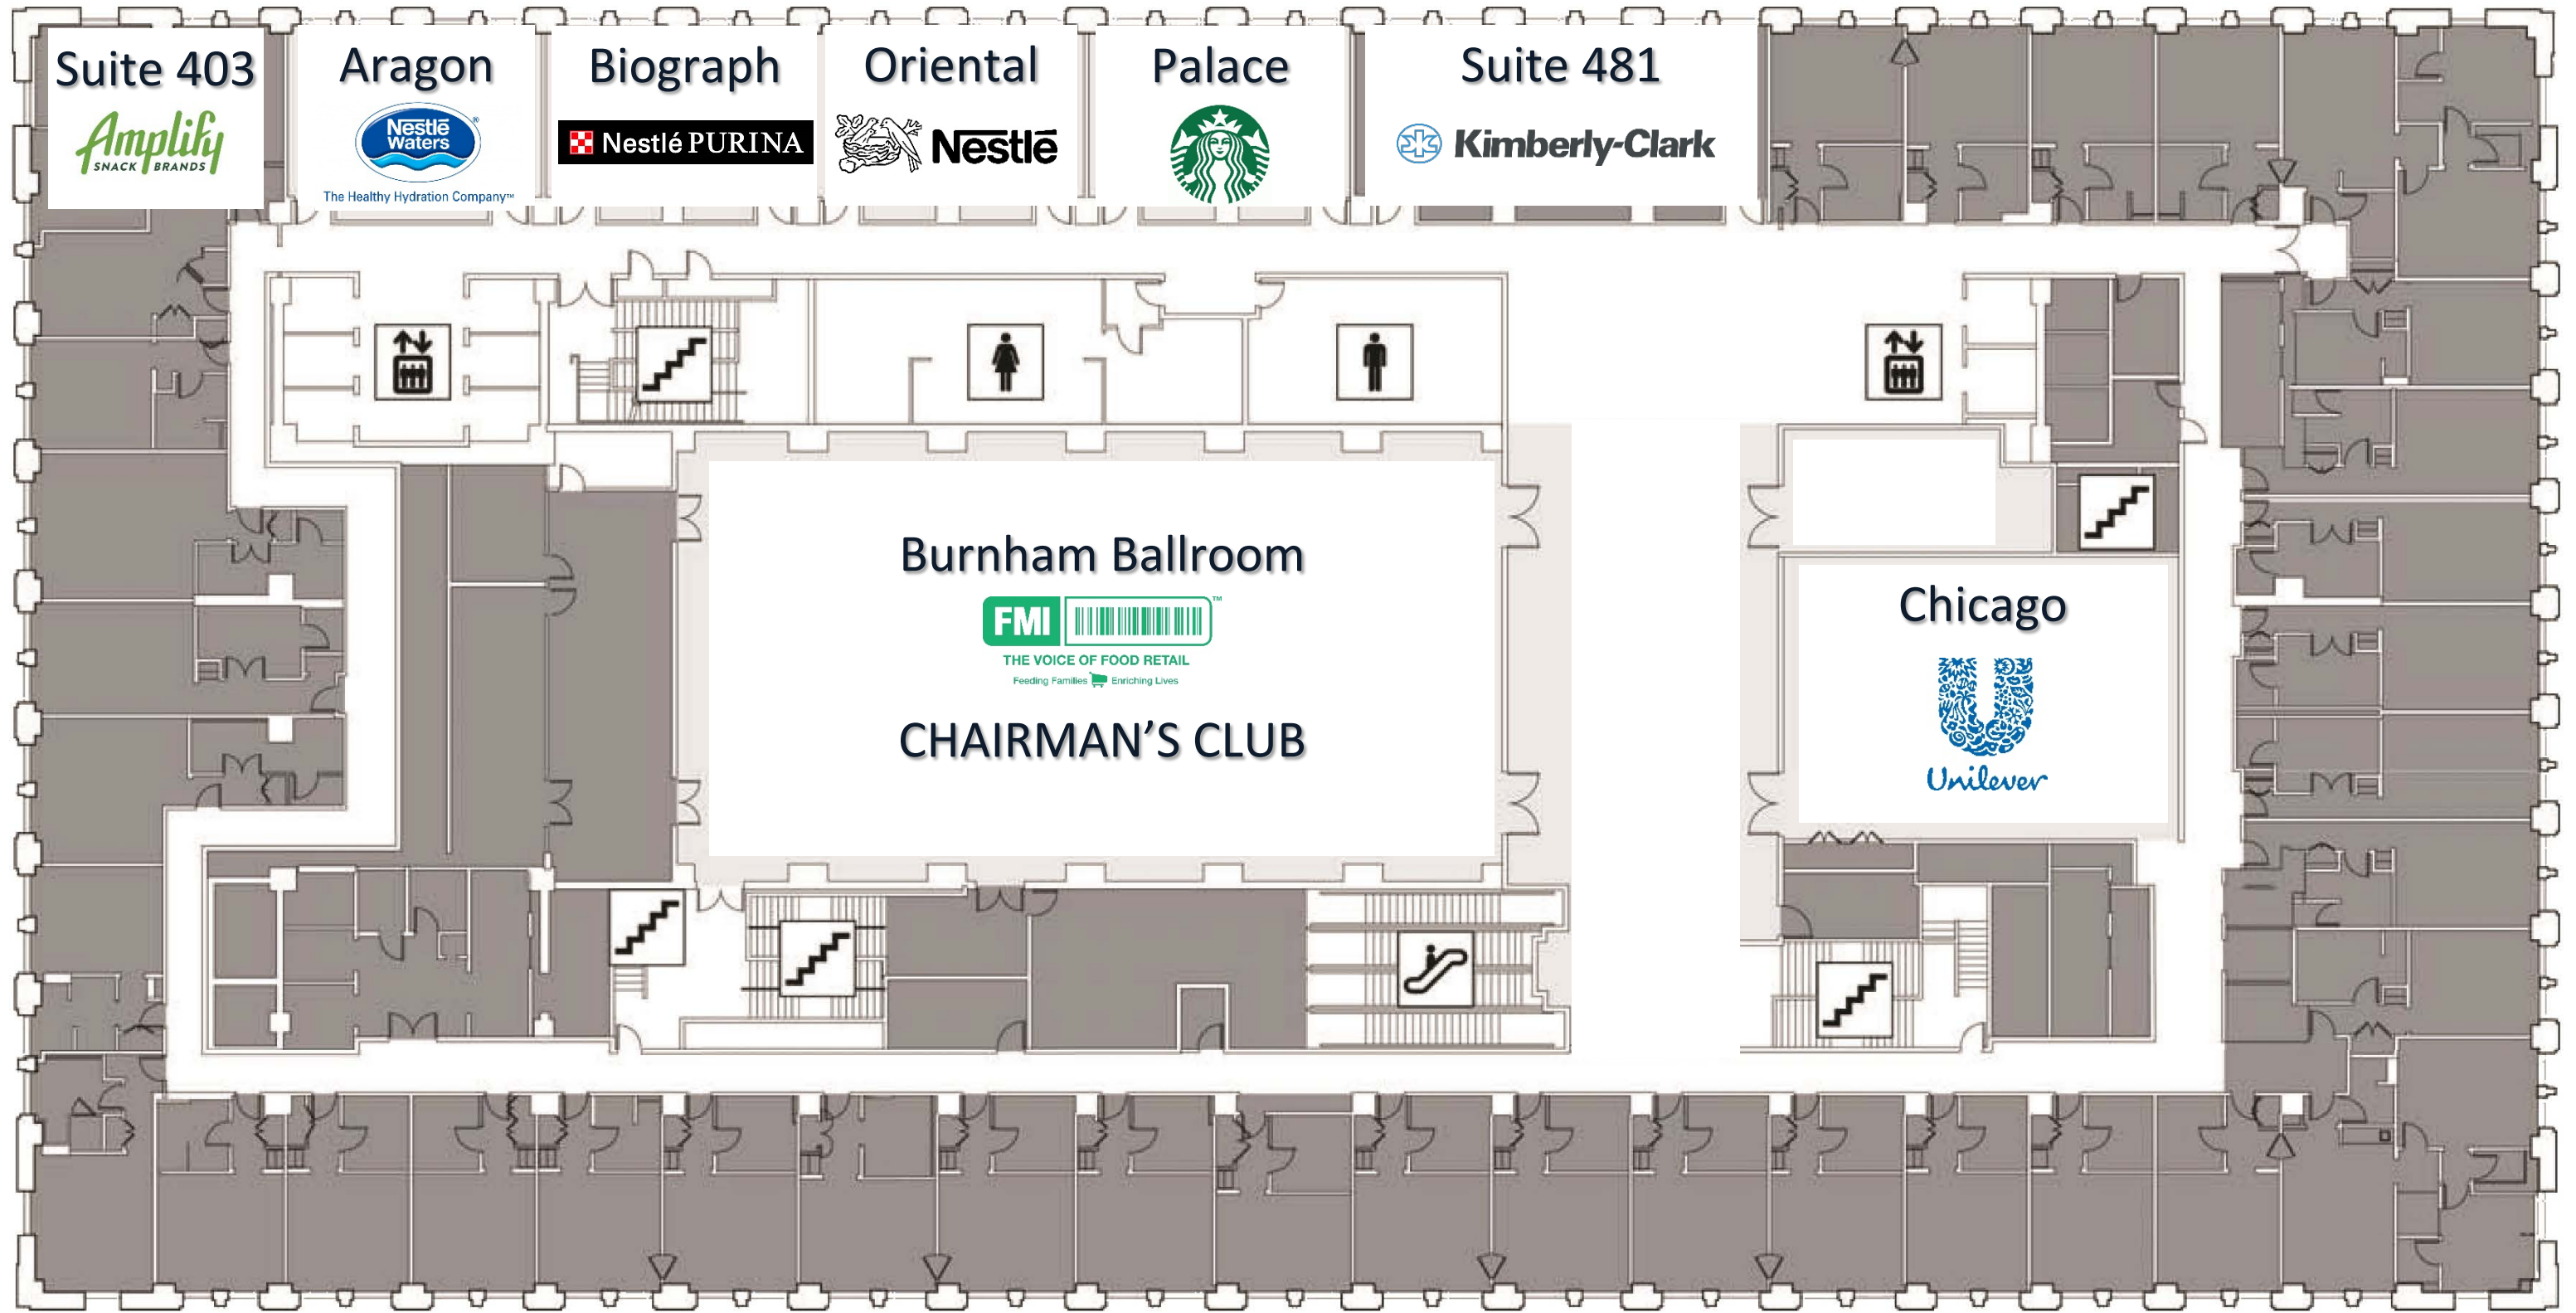

Company	Room Name	Level
Amplify Snack Brands	Suite 403	4 th
Campbell Soup Company	Dearborn	3 rd
The Clorox Company	Madison	3 rd
Colgate-Palmolive Company	Adams	3 rd
Conagra Brands	Lincoln	3 rd
Danone North America	Monroe	3 rd
Dean Foods	Clark	3 rd
General Mills, Inc.	Cermak	3 rd
Georgia-Pacific	Columbus	3 rd
The Hershey Company	Michigan	3 rd
Hormel Foods Corporation	Van Buren	3 rd
The J.M. Smucker Company	LaSalle	3 rd
Kellogg Cereal/Pop-Tarts/Frozen	Lake	3 rd
Kellogg Cookies/Crackers/Snacks	Kelly	3 rd
Kimberly-Clark Corporation	Suite 481	4 th
Kraft Heinz Company	Washington	3 rd
MARS Foods	Daley	3 rd
MARS Wrigley Confectionery	Jackson	3 rd
Mondelēz International	Ogden	3 rd
Nestlé Purina PetCare Company	Biograph	4 th
Nestlé USA	Oriental	4 th
Nestlé Waters North America	Aragon	4 th
Post Consumer Brands	Randolph	3 rd
The Procter & Gamble Company	State	3 rd
Starbucks	Palace	4 th
Unilever	Chicago	4 th

3rd Floor

4th Floor

3rd Floor

4th Floor

Suite 403

Aragon

Biograph

Oriental

Palace

Suite 481

Burnham Ballroom

THE VOICE OF FOOD RETAIL

Feeding Families Enriching Lives

CHAIRMAN'S CLUB

Chicago

Unilever