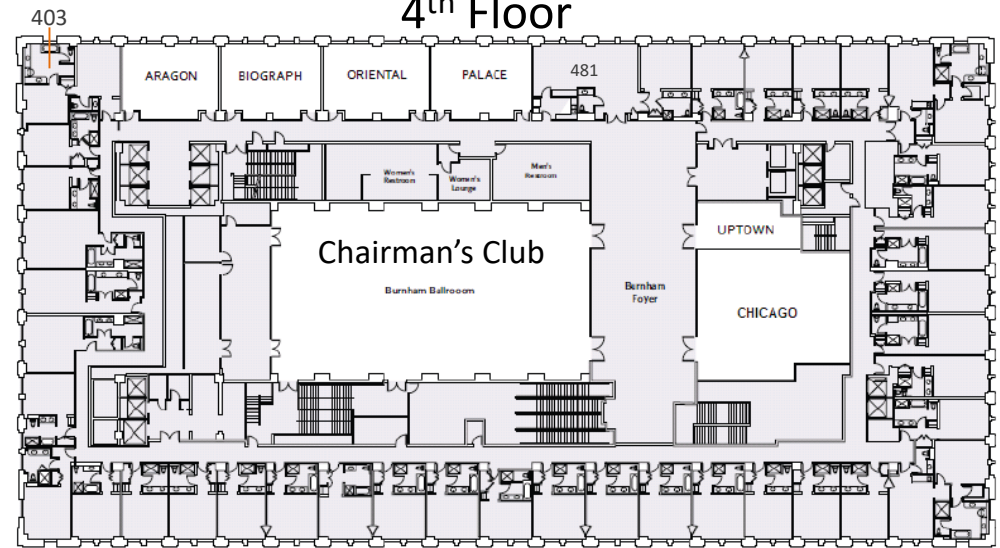

Company	Room Name	Level
Amplify Snack Brands	Suite 403	4 th
Campbell Soup Company	Dearborn	3 rd
The Clorox Company	Madison	3 rd
Colgate-Palmolive Company	Adams	3 rd
Conagra Brands	Lincoln	3 rd
Danone North America	Monroe	3 rd
Dean Foods	Clark	3 rd
General Mills, Inc.	Cermak	3 rd
Georgia-Pacific	Columbus	3 rd
The Hershey Company	Michigan	3 rd
Hormel Foods Corporation	Van Buren	3 rd
The J.M. Smucker Company	LaSalle	3 rd
Kellogg Cereal/Pop-Tarts/Frozen	Lake	3 rd
Kellogg Cookies/Crackers/Snacks	Kelly	3 rd
Kimberly-Clark Corporation	Suite 481	4 th
The Kraft Heinz Company	Washington	3 rd
MARS Wrigley	Jackson	3 rd
MARS Foods	Daley	3 rd
Mondelēz International	Ogden	3 rd
Nestlé Purina PetCare Company	Biograph	4 th
Nestlé USA	Oriental	4 th
Nestlé Waters North America	Aragon	4 th
Post Consumer Brands	Randolph	3 rd
The Procter & Gamble Company	State	3 rd
Starbucks	Palace	4 th
Unilever	Chicago	4 th

3rd Floor

4th Floor

Adams

Clark

Columbus

Dearborn

Jackson

Business Center