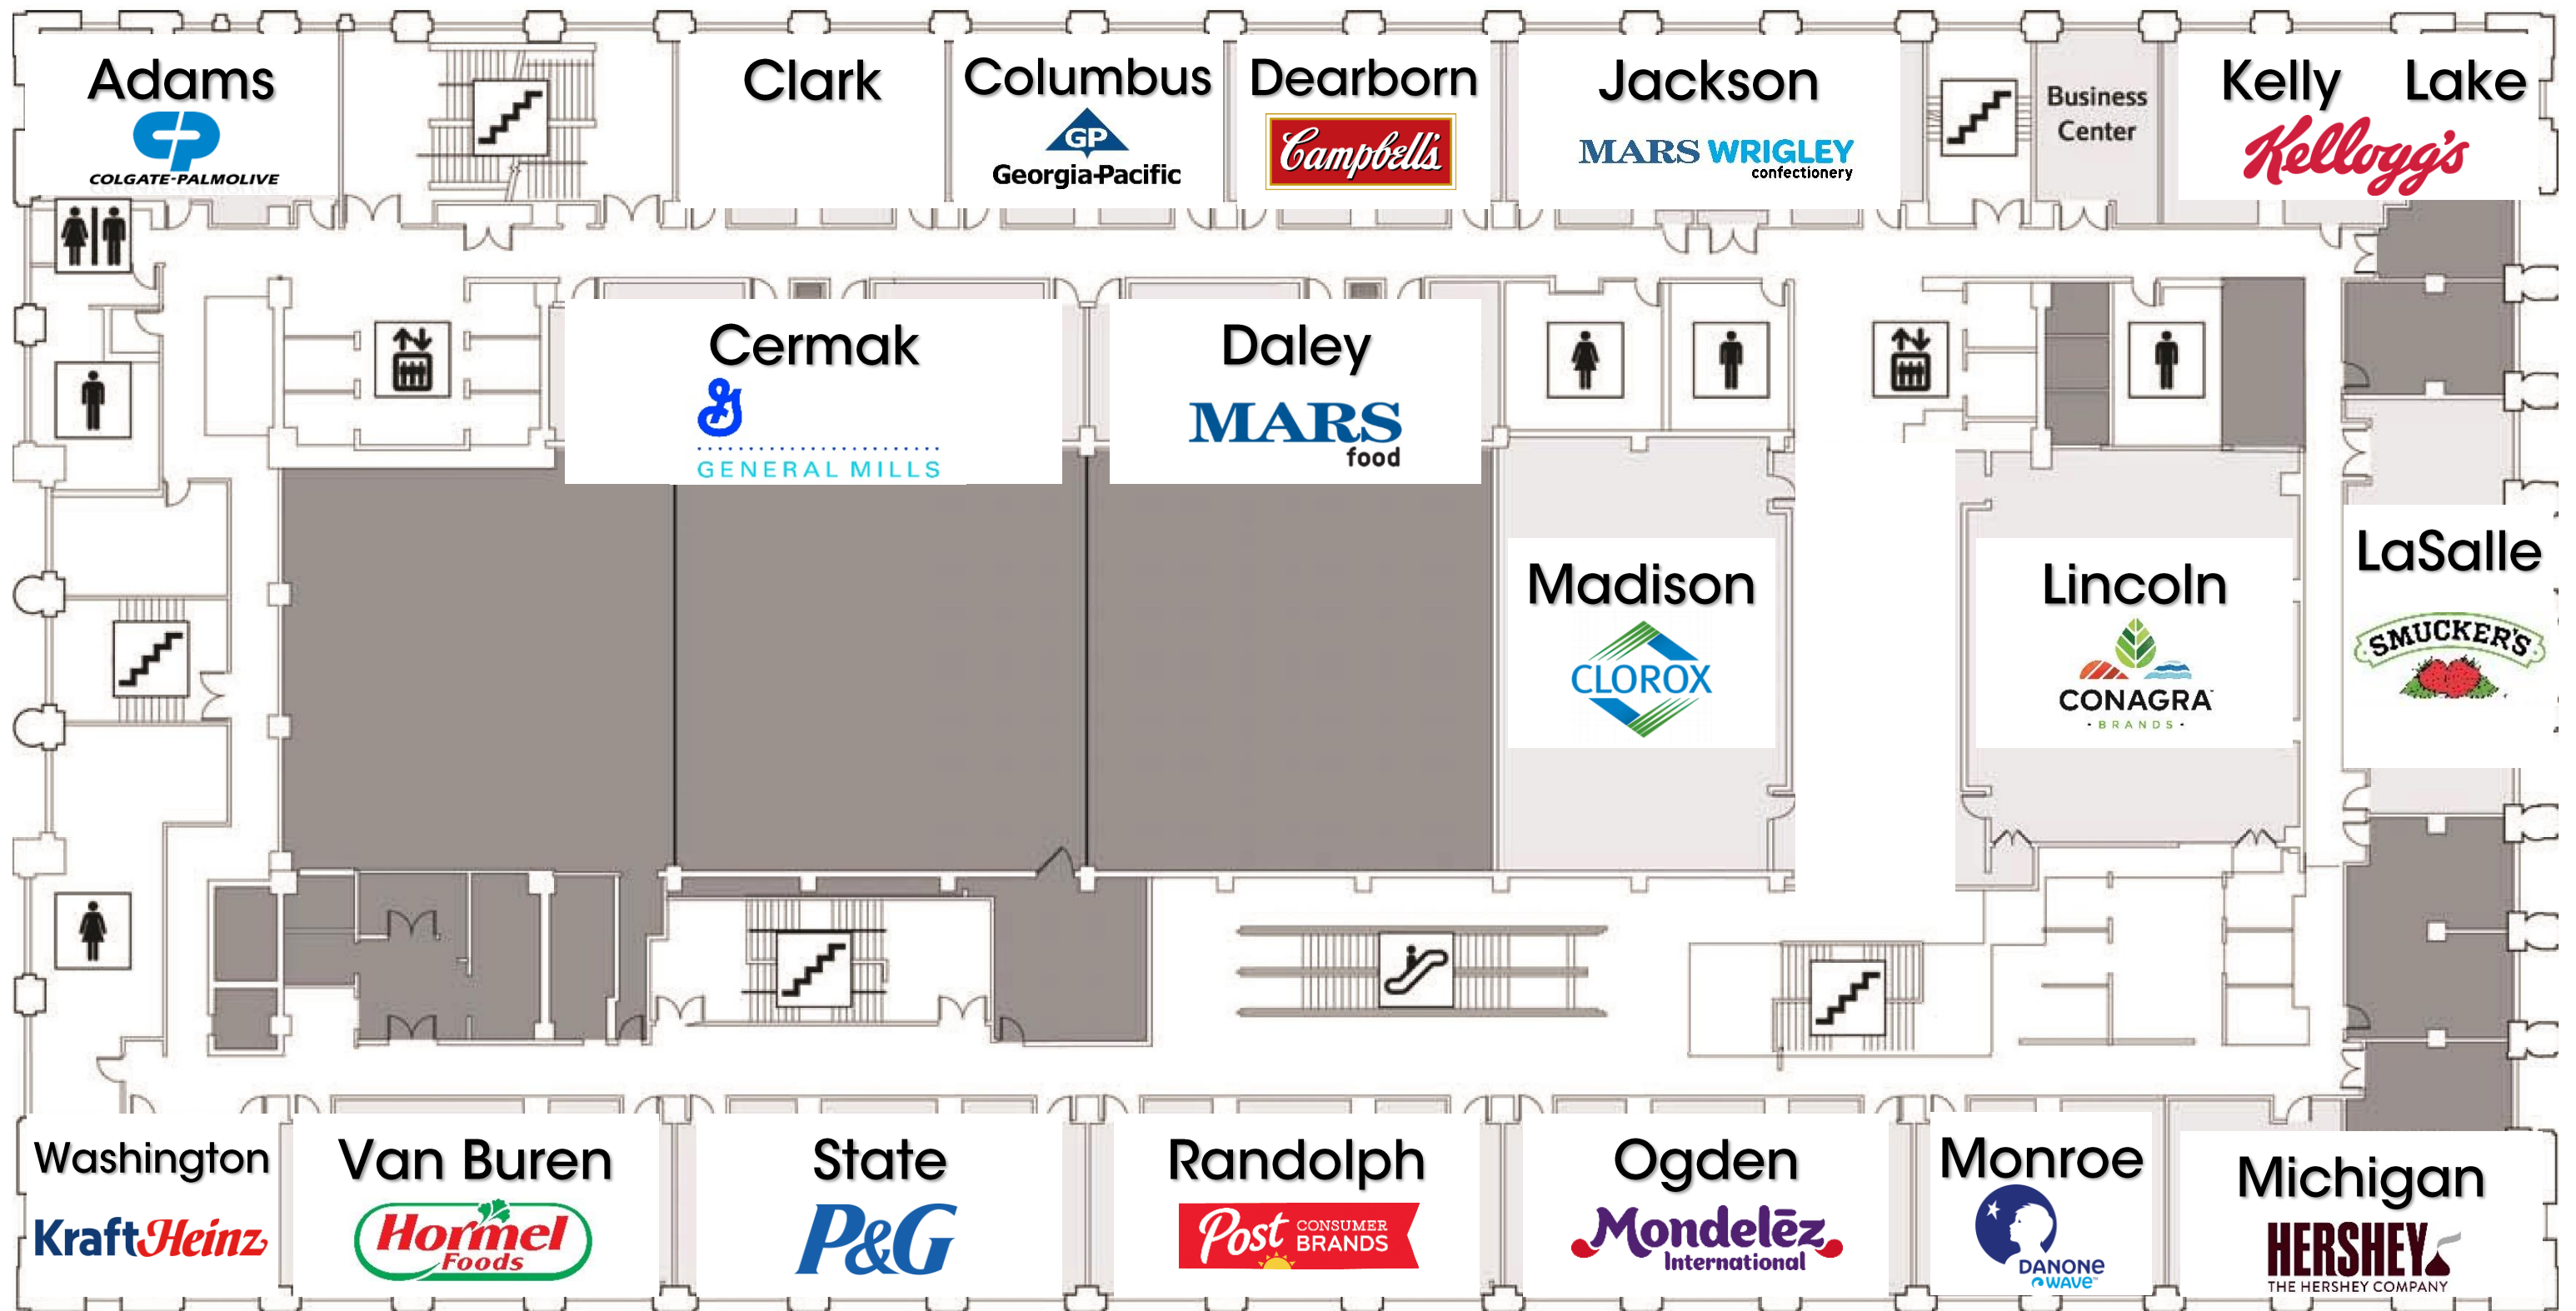

Room
Name

Dearborn
 Madison
 Adams
 Lincoln
 Monroe
 Suite 403
 Cermak
 Columbus
 Michigan
 Van Buren
 LaSalle
 Lake
 Kelly
 Suite 481
 Washington
 Jackson
 Daley
 Ogden
 Biograph
 Oriental
 Aragon
 Randolph
 State
 Palace
 Chicago

Level

3rd
 3rd
 3rd
 3rd
 3rd
 4th
 3rd
 3rd
 3rd
 3rd
 3rd
 3rd
 3rd
 4th
 3rd
 3rd
 3rd
 3rd
 4th
 4th
 4th
 4th
 3rd
 3rd
 4th
 4th

3rd Floor

4th Floor

Suite 403
Dean FOODS

Aragon
Nestlé Waters
The Healthy Hydration Company™

Biograph
Nestlé PURINA

Oriental
Nestlé

Palace
Starbucks

Suite 481
Kimberly-Clark

Burnham Ballroom

FMI
THE VOICE OF FOOD RETAIL
Feeding Families Enriching Lives

CHAIRMAN'S CLUB

Chicago