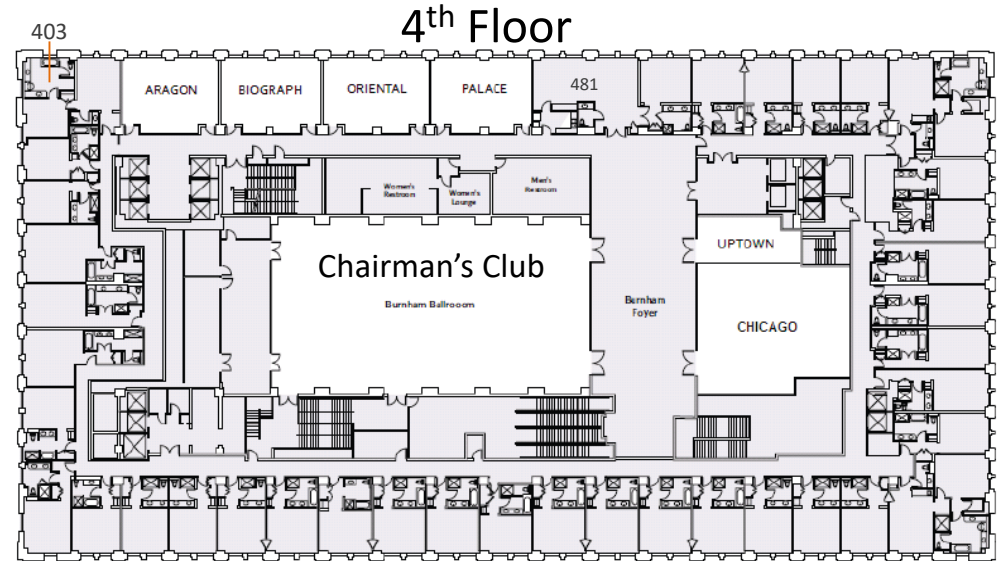

Room
Name

Dearborn
 Madison
 Adams
 Lincoln
 Monroe
 Suite 403
 Cermak
 Columbus
 Michigan
 Van Buren
 LaSalle
 Lake
 Kelly
 Suite 481
 Washington
 Jackson
 Daley
 Ogden
 Biograph
 Oriental
 Aragon
 Randolph
 State
 Palace
 Chicago

Level

3rd
 3rd
 3rd
 3rd
 3rd
 4th
 3rd
 3rd
 3rd
 3rd
 3rd
 3rd
 3rd
 4th
 3rd
 3rd
 3rd
 3rd
 4th
 4th
 4th
 4th
 3rd
 3rd
 4th
 4th

3rd Floor

4th Floor

Suite 403
Dean FOODS

Aragon
Nestlé Waters
The Healthy Hydration Company™